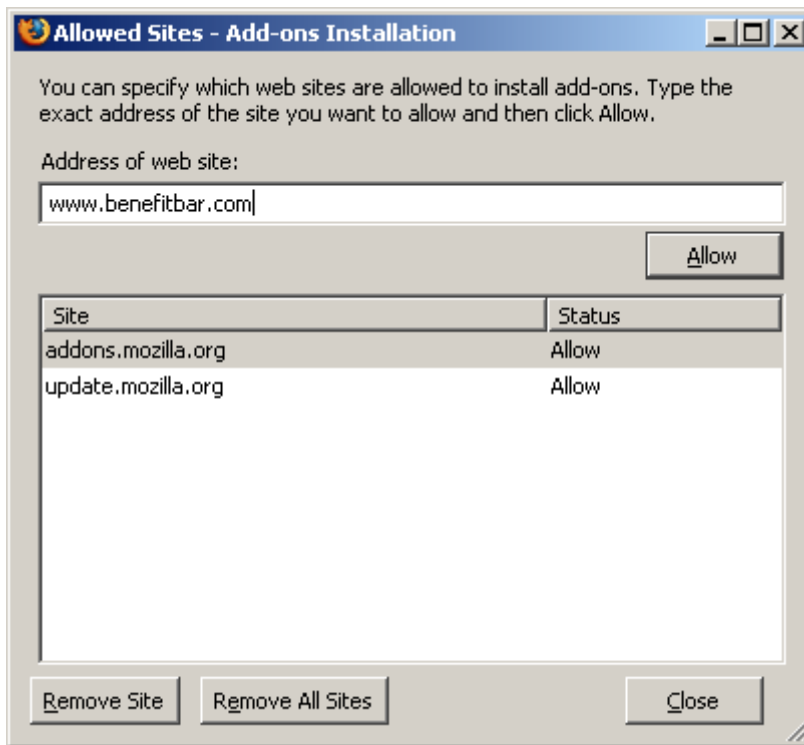

10.) Confirm that www.benefitbar.com is listed in the field and click allow.